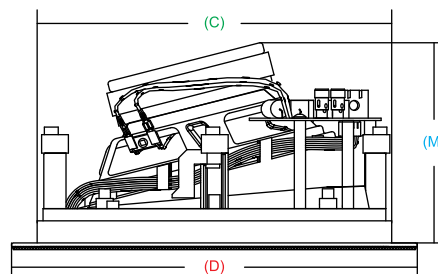

ECS-SS82

8" Angled Edgeless In-Ceiling

Model:
ECS-SS82

ECS-SS82

(D) Diameter	11-1/4" (285mm)
(C) Cut Out Hole	9-11/16" (245mm)
(M) Mounting Depth	5-13/16" (147.5mm)

Rough-N-Kits
 available
 RK-SS8

OBJECTIVE

The woofer is angled at a fixed 20 degree and the silk dome tweeter can be independently angled for total dispersion flexibility.

If installation in the ceiling is only possible around the outer rim of the room as in many older buildings, it can provide excellent full room coverage. It can also be used in a surround sound system as it gives the sound the directionality needed for correct movie sound playback.