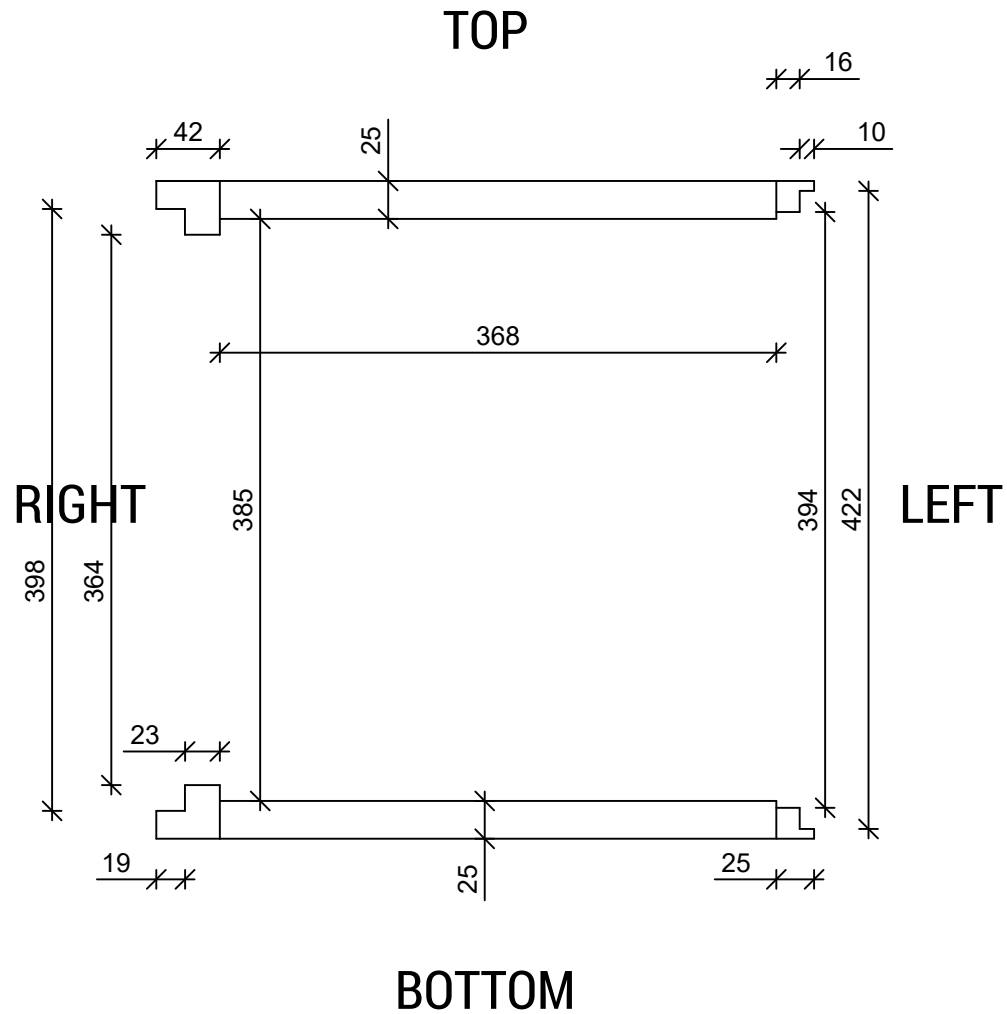

LEFT

REAR

Earthquake Supernova MKVI-15

Left and rear faces, scale 1:5, paper size A4 (ISO 216), revision 1.0

Measurements are in mm - these drawings are provided as-is, and all use of these are under your own responsibility.

FRONT

435

RIGHT

435

Earthquake Supernova MKVI-15

Front and right faces, scale 1:5, paper size A4 (ISO 216), revision 1.0

Measurements are in mm - these drawings are provided as-is, and all use of these are under your own responsibility.

Earthquake Supernova MKVI-15

Horizontal section, scale 1:5, paper size A4 (ISO 216), revision 1.0

Measurements are in mm - these drawings are provided as-is, and all use of these are under your own responsibility.

Earthquake Supernova MKVI-15
 Vertical section, scale 1:5, paper size A4 (ISO 216), revision 1.0
 Measurements are in mm - these drawings are provided as-is, and all use of these are under your own responsibility.