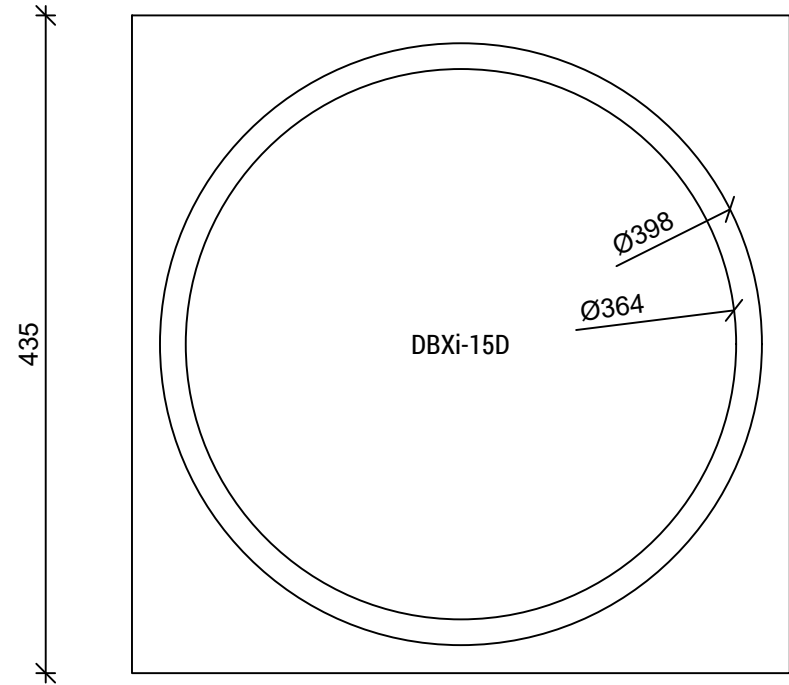

LEFT

REAR

Earthquake Supernova MKVI-15

Left and rear faces, scale 1:5, paper size A4 (ISO 216), revision 1.0

Measurements are in mm - these drawings are provided as-is, and all use of these are under your own responsibility.

FRONT

435

RIGHT

435

Earthquake Supernova MKVI-15

Front and right faces, scale 1:5, paper size A4 (ISO 216), revision 1.0

Measurements are in mm - these drawings are provided as-is, and all use of these are under your own responsibility.

Earthquake Supernova MKVI-15

Horizontal section, scale 1:5, paper size A4 (ISO 216), revision 1.0

Measurements are in mm - these drawings are provided as-is, and all use of these are under your own responsibility.

Earthquake Supernova MKVI-15
 Vertical section, scale 1:5, paper size A4 (ISO 216), revision 1.0
 Measurements are in mm - these drawings are provided as-is, and all use of these are under your own responsibility.