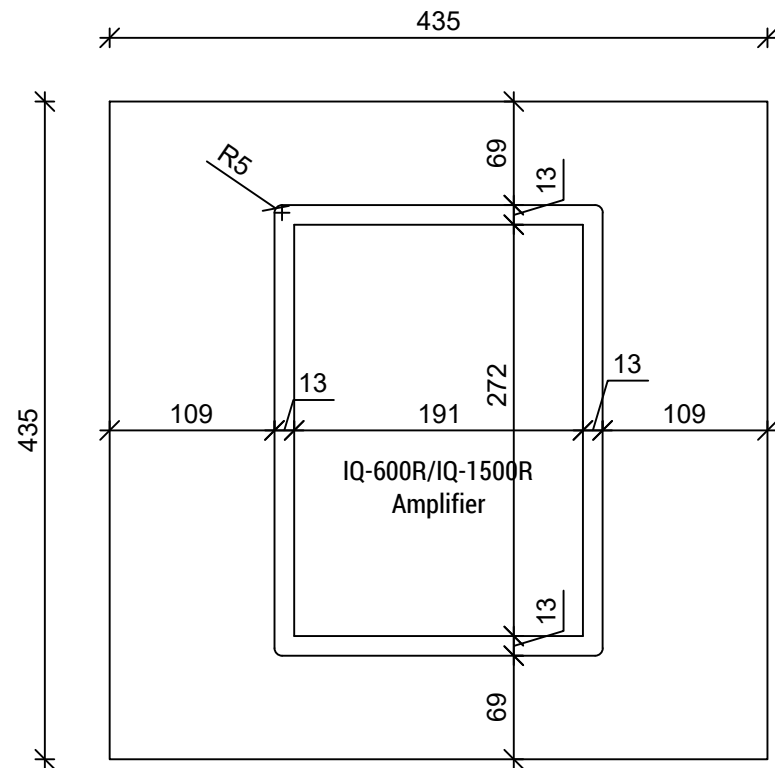

LEFT

REAR

Earthquake Supernova MKVI-15

Left and rear faces, scale 1:5, paper size A4 (ISO 216), revision 1.0

Measurements are in mm - these drawings are provided as-is, and all use of these are under your own responsibility.

FRONT

435

RIGHT

435

Earthquake Supernova MKVI-15

Front and right faces, scale 1:5, paper size A4 (ISO 216), revision 1.0

Measurements are in mm - these drawings are provided as-is, and all use of these are under your own responsibility.

Earthquake Supernova MKVI-15

Horizontal section, scale 1:5, paper size A4 (ISO 216), revision 1.0

Measurements are in mm - these drawings are provided as-is, and all use of these are under your own responsibility.

Earthquake Supernova MKVI-15
 Vertical section, scale 1:5, paper size A4 (ISO 216), revision 1.0
 Measurements are in mm - these drawings are provided as-is, and all use of these are under your own responsibility.