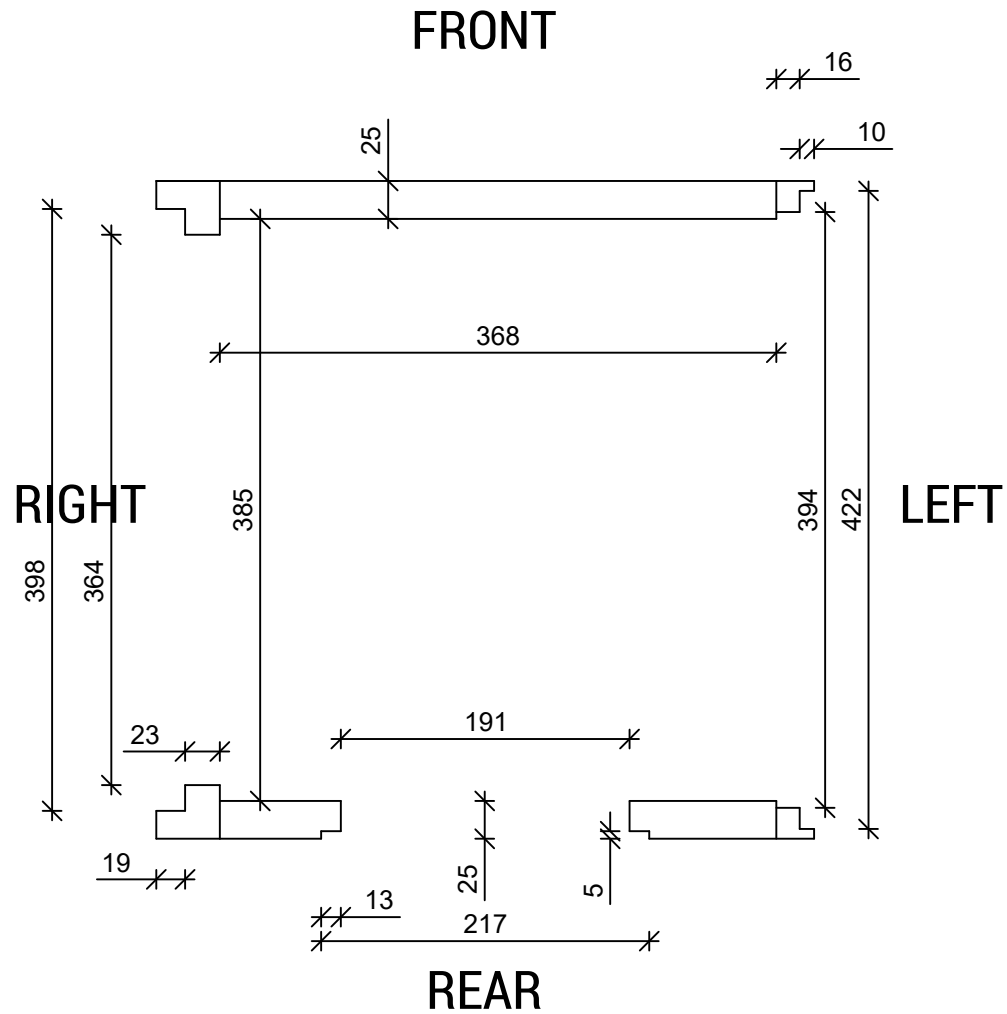

LEFT

REAR

Earthquake Supernova MKVI-15

Left and rear faces, scale 1:5, paper size A4 (ISO 216), revision 1.0

Measurements are in mm - these drawings are provided as-is, and all use of these are under your own responsibility.

FRONT

435

RIGHT

435

Earthquake Supernova MKVI-15

Front and right faces, scale 1:5, paper size A4 (ISO 216), revision 1.0

Measurements are in mm - these drawings are provided as-is, and all use of these are under your own responsibility.

Earthquake Supernova MKVI-15

Horizontal section, scale 1:5, paper size A4 (ISO 216), revision 1.0

Measurements are in mm - these drawings are provided as-is, and all use of these are under your own responsibility.

Earthquake Supernova MKVI-15
 Vertical section, scale 1:5, paper size A4 (ISO 216), revision 1.0
 Measurements are in mm - these drawings are provided as-is, and all use of these are under your own responsibility.