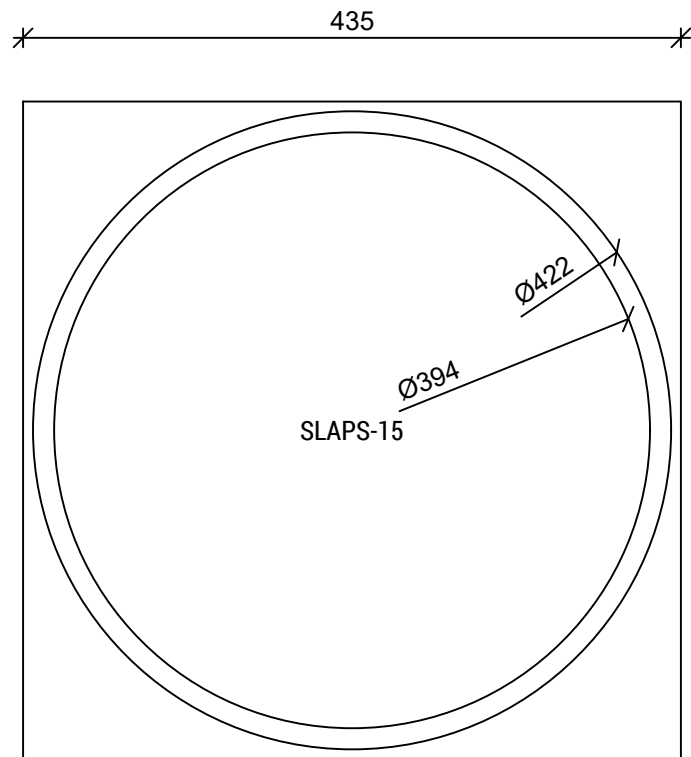

LEFT

REAR

Earthquake Supernova MKVI-15

Left and rear faces, scale 1:5, paper size A4 (ISO 216), revision 1.0

Measurements are in mm - these drawings are provided as-is, and all use of these are under your own responsibility.

FRONT

435

RIGHT

435

Earthquake Supernova MKVI-15

Front and right faces, scale 1:5, paper size A4 (ISO 216), revision 1.0

Measurements are in mm - these drawings are provided as-is, and all use of these are under your own responsibility.

Earthquake Supernova MKVI-15

Horizontal section, scale 1:5, paper size A4 (ISO 216), revision 1.0

Measurements are in mm - these drawings are provided as-is, and all use of these are under your own responsibility.

Earthquake Supernova MKVI-15
 Vertical section, scale 1:5, paper size A4 (ISO 216), revision 1.0
 Measurements are in mm - these drawings are provided as-is, and all use of these are under your own responsibility.