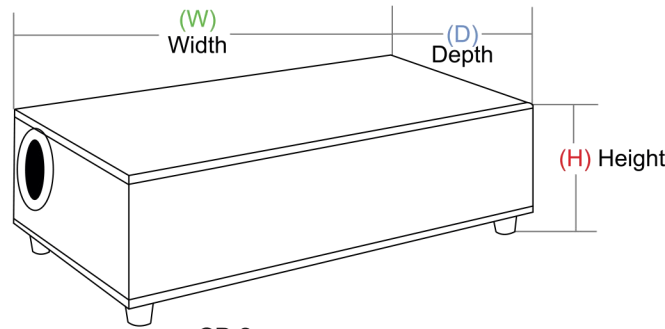

CP-8

Special Application Slim Subwoofer

Model:
CP-8

CP-8

(H) Height w/ legs	178mm
(W) Width	601mm
(D) Depth	305mm

Winner of 2009 Exc!te Award
from Custom Retailer Magazine

2010 International CES Innovations
Design & Engineering Award Honoree

OBJECTIVE

The Couch Potato (CP-8) is a self-powered (300 watts Max), down firing subwoofer. Its slim enclosure design and placement flexibility make it a perfect fit under the sofa, behind it, under the bed or in any other tight spaces.

In addition to the built-in 300-Watt Max amplifier, the CP-8 subwoofer also features an RCA input, high level input with a crossed high level output. The CP-8 high output level is designed to match typical satellite speaker systems and to enhance overall sound quality and performance for your system.